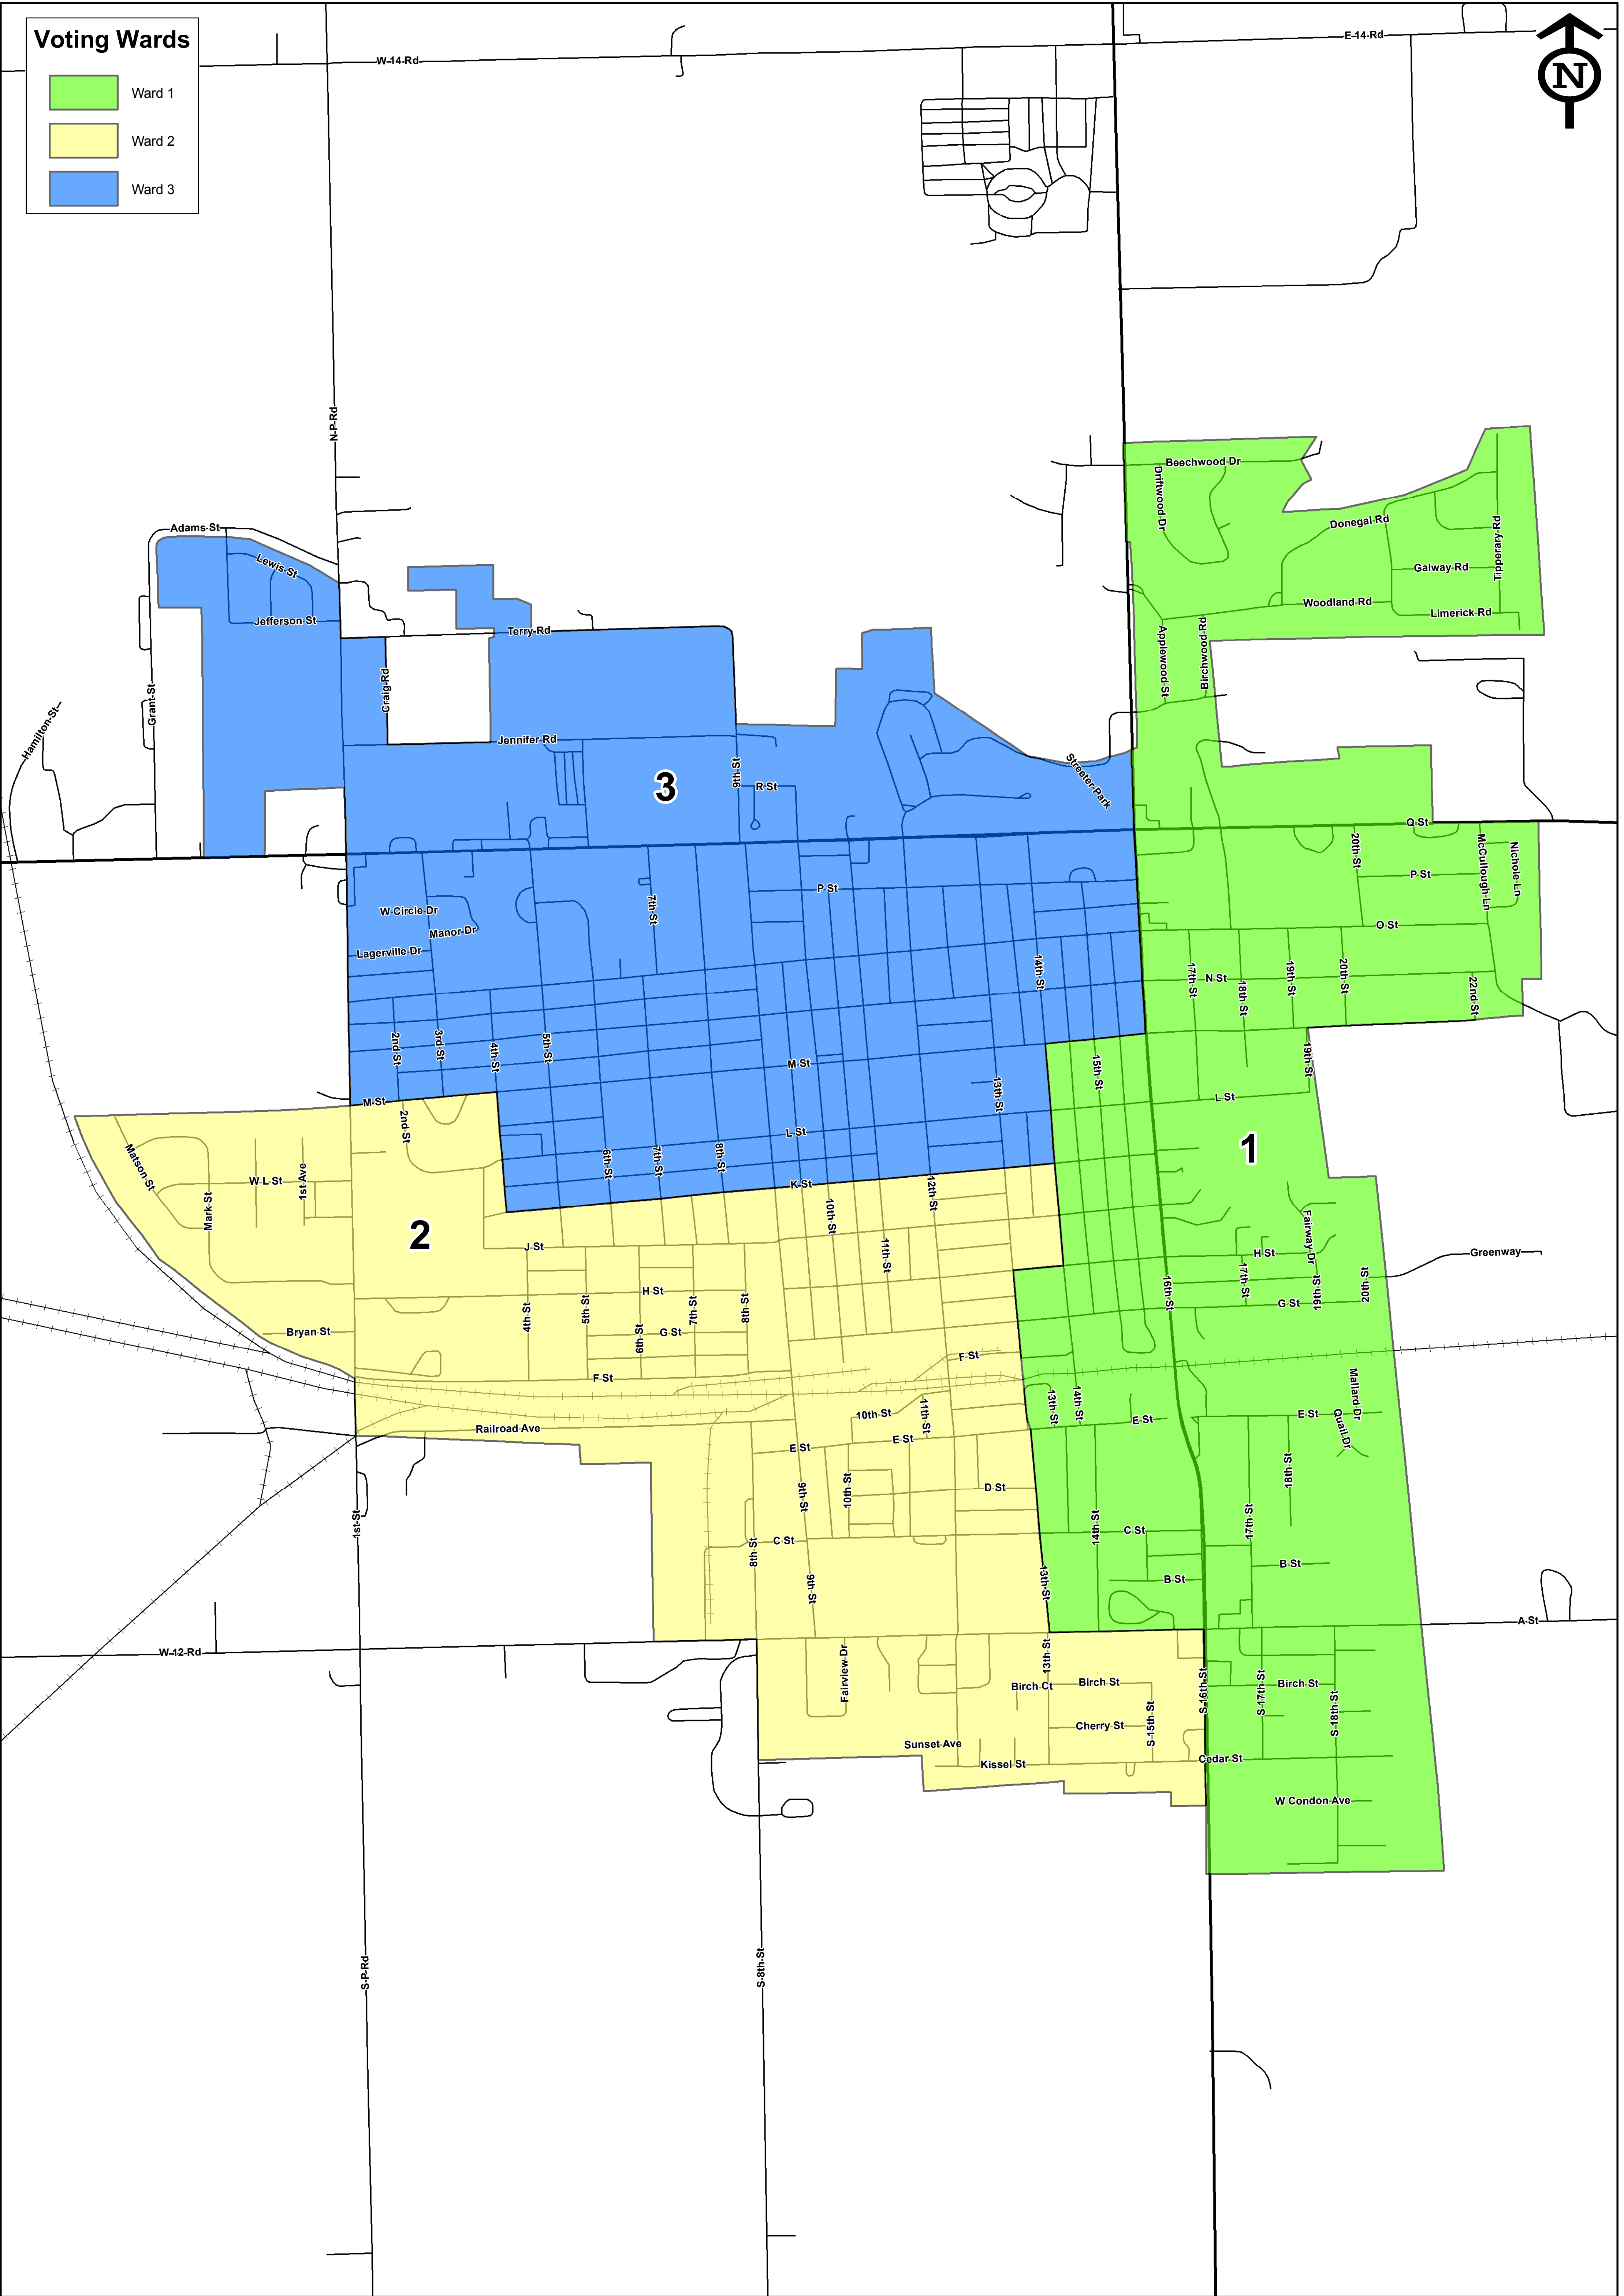

Voting Wards

- Ward 1
- Ward 2
- Ward 3

AURORA, NEBRASKA VOTING WARDS